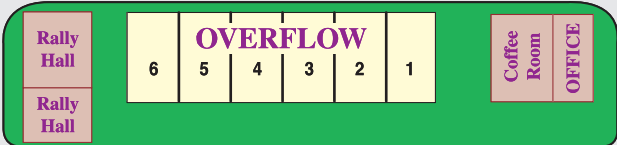

YOUR SITE#: _____

CHECK-OUT TIME IS 12:00 NOON

Pet Walk

Loop 305

EXIT

ENTRANCE

Loop 305

Pet Walk

Maintenance

Allegro Alley

Dolphin Drive

Winnebago Way

Rambler Road

Travel Trail

Rec. Hall

Alpha Avenue